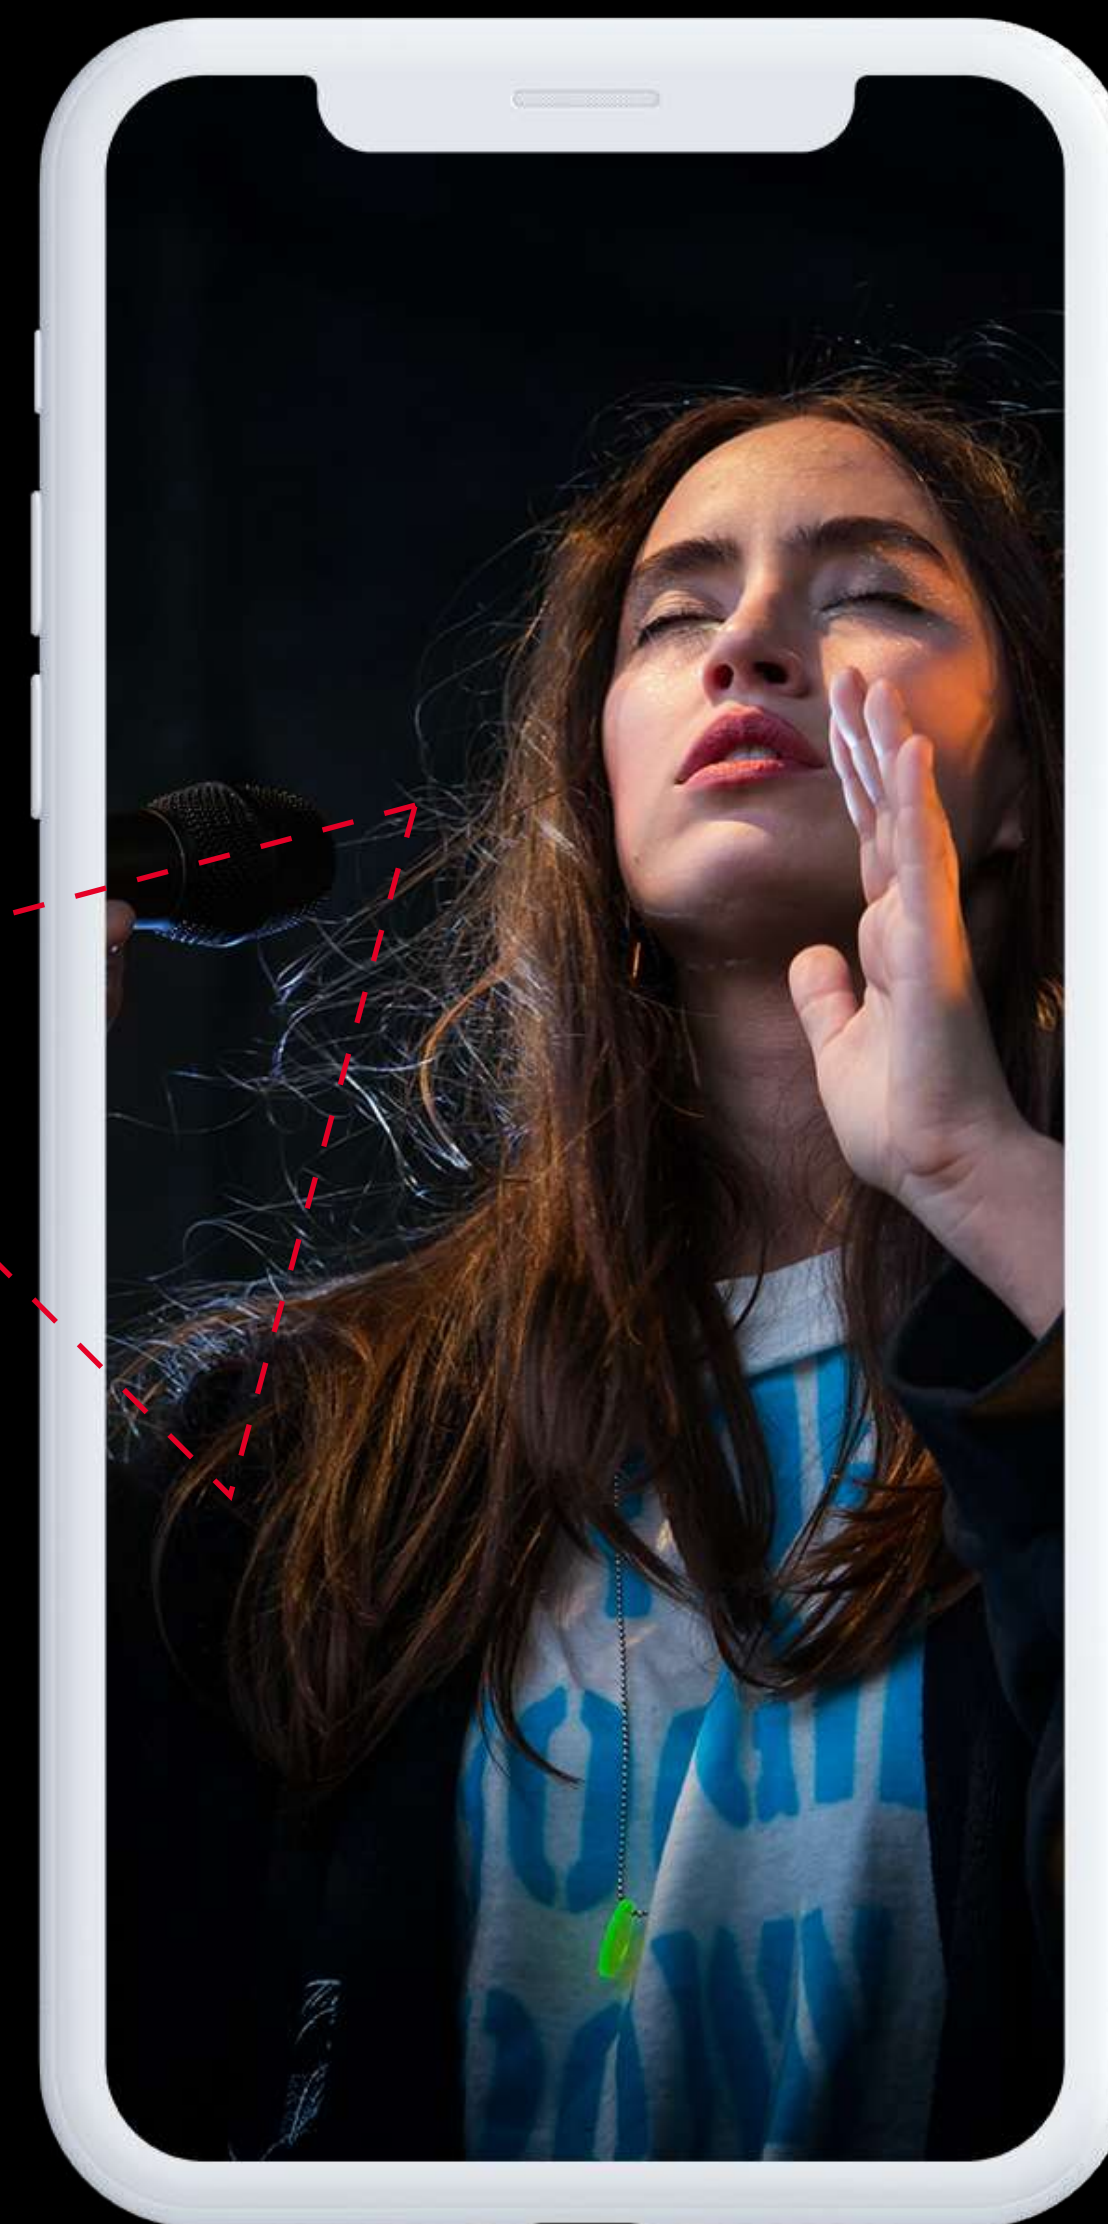

Servicio integral sin costos extra

- Plataforma de transmisión de tus eventos a través de **vimeo**
- Asistencia técnica de transmisión.
- Customer Service para tus usuarios.

¿Cómo funciona?

Lxs usuarios podrán adquirir sus entradas a través de la plataforma www.alpogo.com

En ese momento, les llegará un email con un código único de acceso y las instrucciones necesarias para ingresar a disfrutar del evento online en vivo.