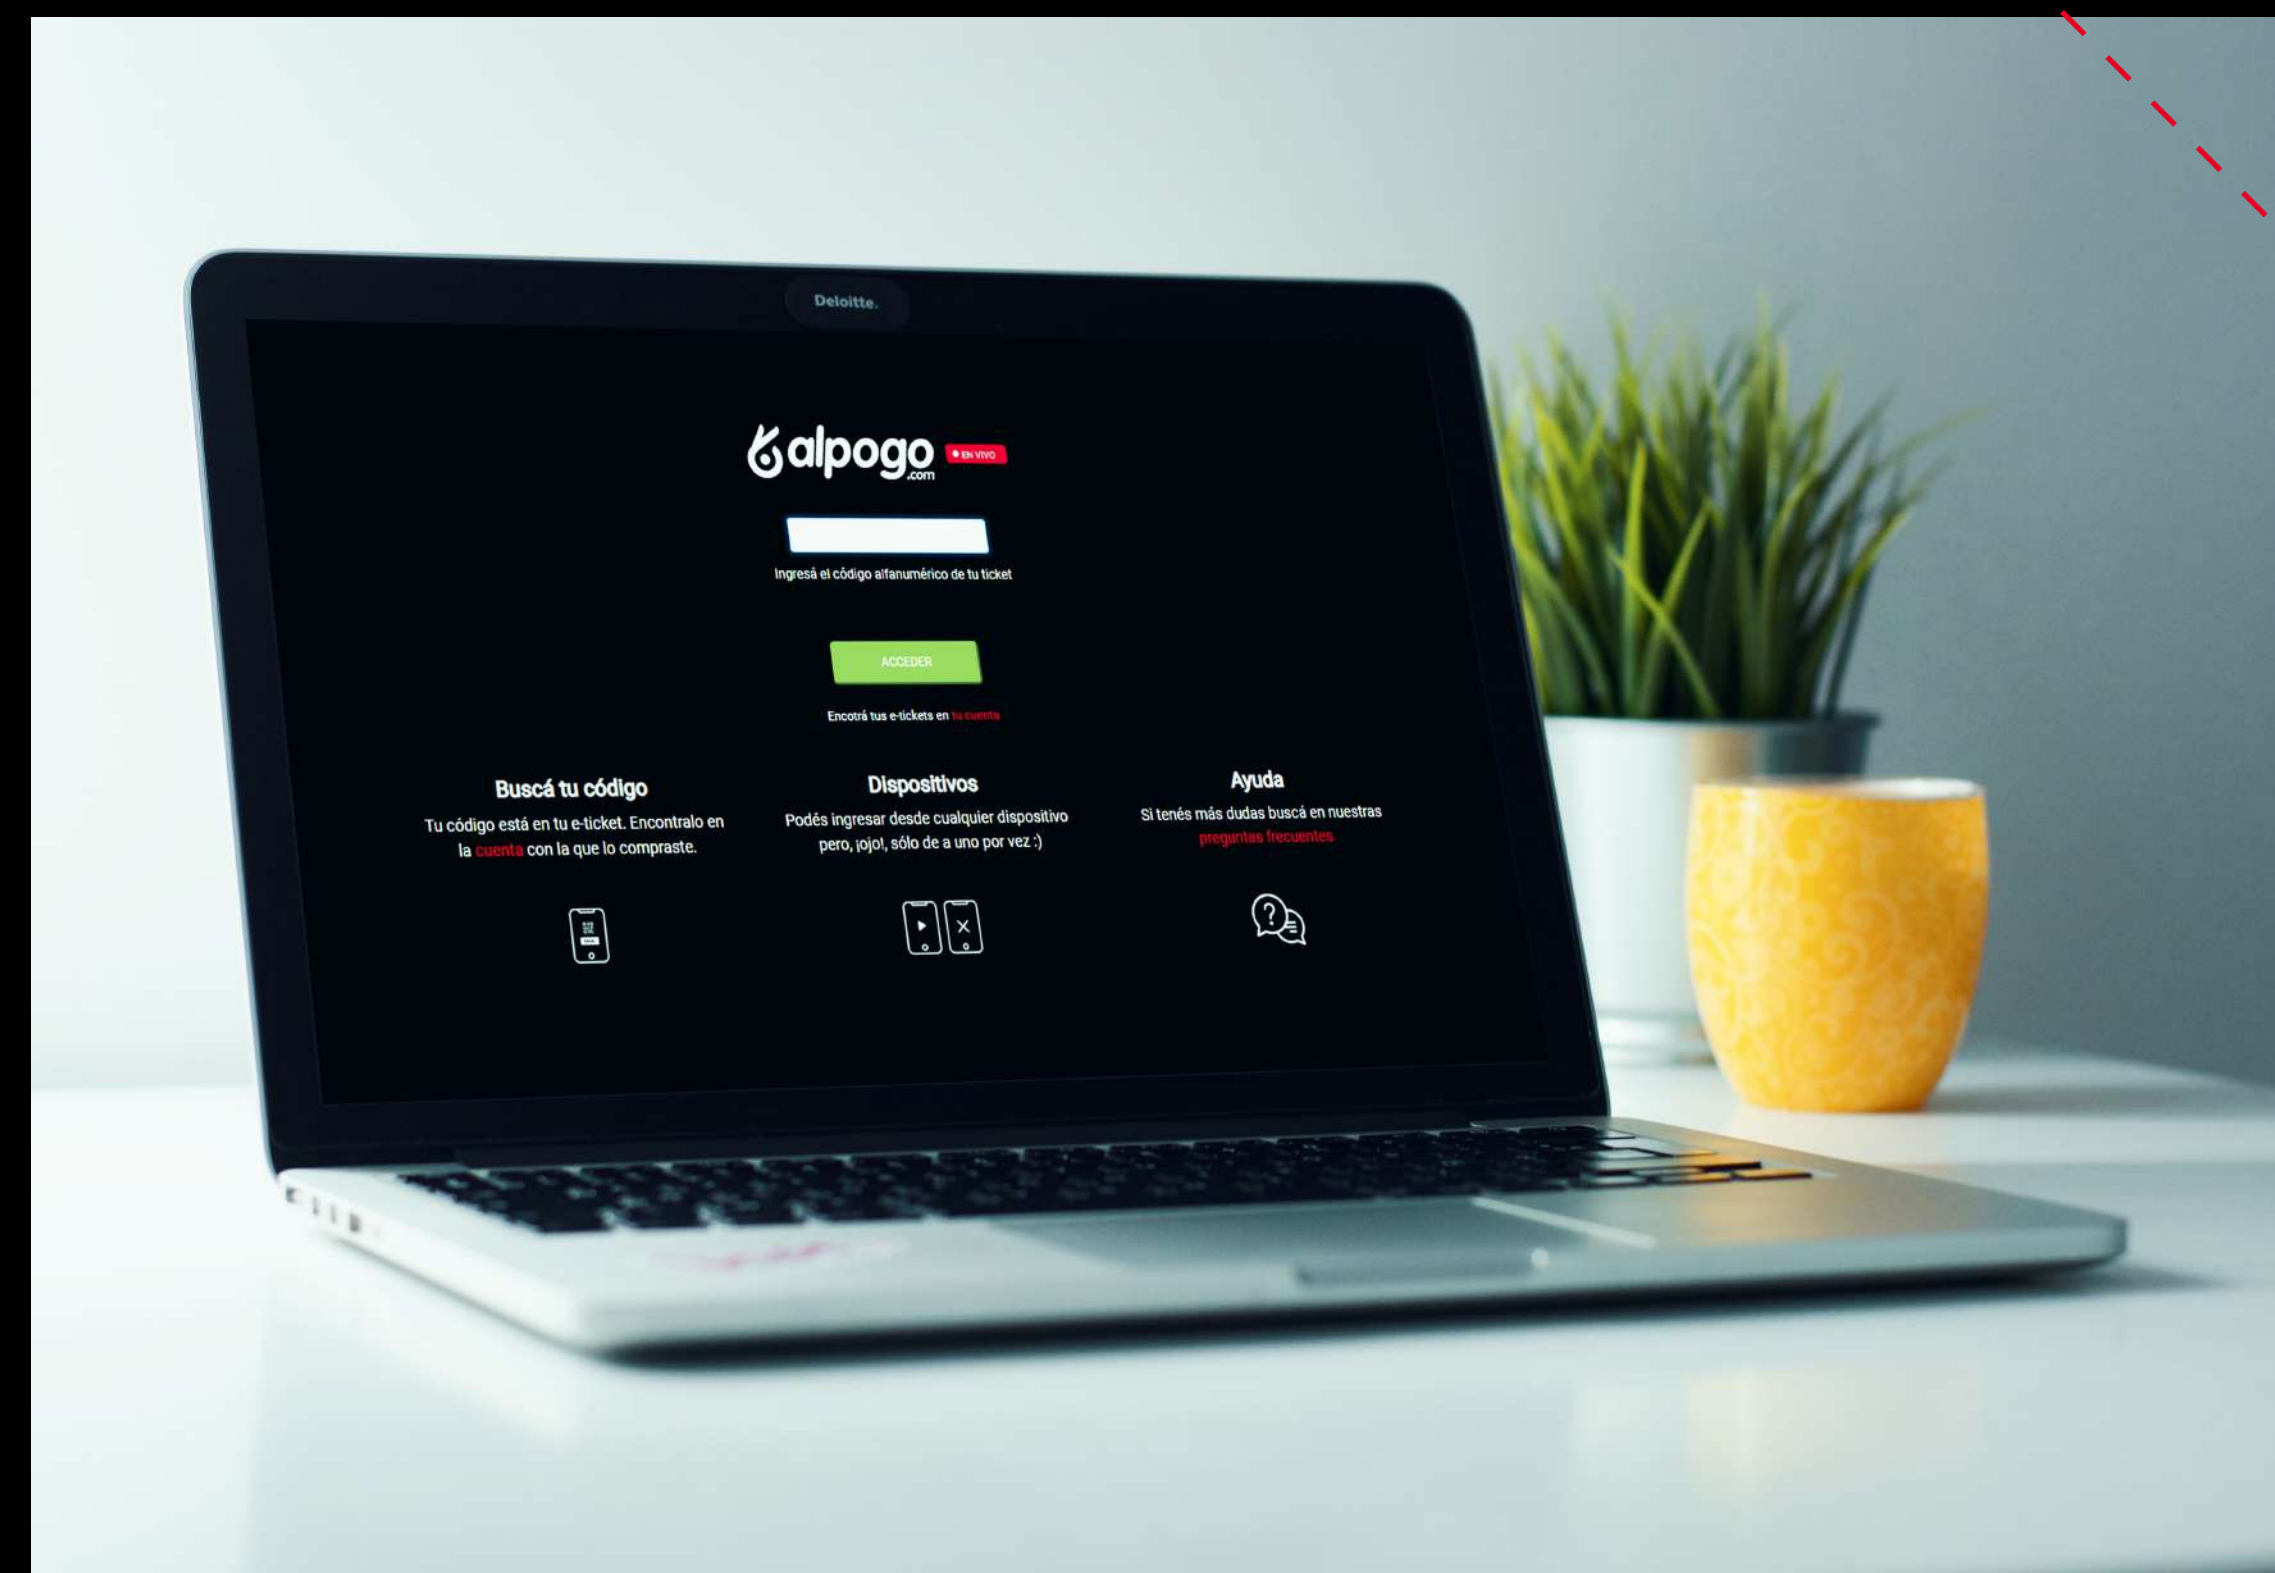

Descubrí todas las oportunidades de alpogo en vivo

▶ Transmití eventos en vivo

Webinars, shows, clases, capacitaciones, talleres, workshops y mucho más.

▶ Customer service para los usuarios

Chat de asistencia antes y durante tu transmisión.

▶ Chat online

Durante la transmisión los usuarios pueden chatear entre ellos y dejar comentarios para vivir una experiencia más completa.

▶ Multiplataforma y acceso único

Desde PC, Tablet y móvil podrán ver tu evento, no importa donde estén